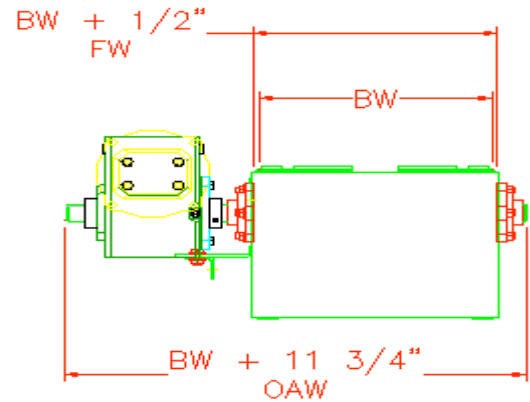

MODEL 1000

Shaft Mount & Side Mount

END DRIVE SHAFT MOUNT

END DRIVE SIDE MOUNT