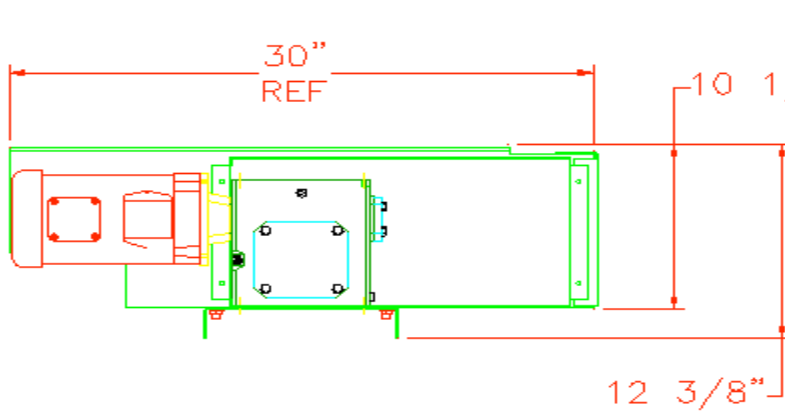

MODEL 1000

Shaft Mount & Side Mount

END DRIVE SHAFT MOUNT

END DRIVE SIDE MOUNT