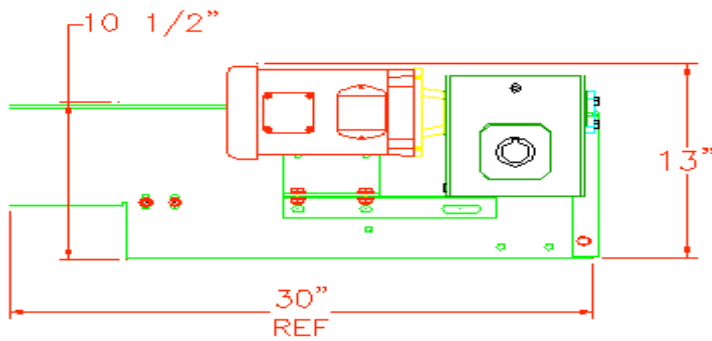

MODEL 1000

Shaft Mount & Side Mount

END DRIVE SHAFT MOUNT

END DRIVE SIDE MOUNT